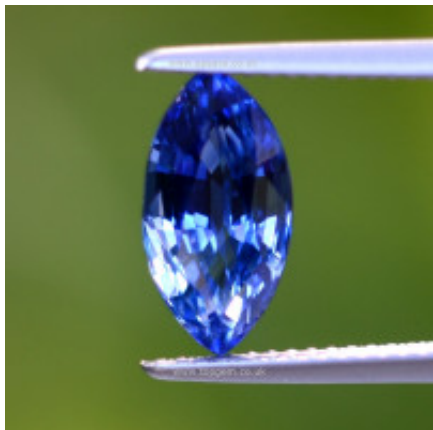

Heated Blue Sapphire (Madagascar)

Brand: Apsara Gems
Product Code: 1015896
Weight: 3.37Cts
Dimensions: 8.30mm x 5.50mm x 5.02mm
Call for Price: 0800 970 6900

Short Description

An unusual marquise shaped blue sapphire from Madagascar. This stone weighs 3.37 carats.

This item has been sold.

Description

Clarity: Minor crystal inclusions & colour zoning

Origin Opinion: Madagascar

Shape: Marquise

Cut: Mixed cut

Treatment: Heated

Price: £600/ct + Vat